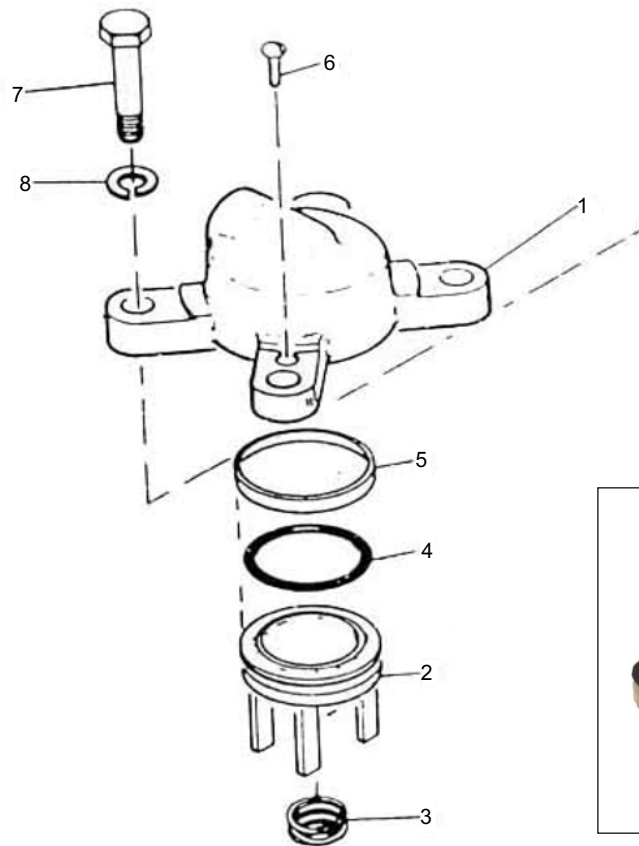

70265467 - ASSEMBLY UNLOADER

No.	Description	Ref Part No.	QTY
-	ASSEMBLY UNLOADER	70265467	-
1	- CAGE UNLOADER	30872634	1
2	- PLUNGER UNLOADER	30164263	1
3	- SPRING UNLOADER	30673396	1
4	- "O" RING 1-1/4" X 1-1/2" X 1/8"	95041539	1
5	- RING PISTON UNLOADER	30483051	1
6	- SCREW MACHINE	95261707	2
7	- SCREW CAP HEX HEAD 5/16" X 1-3/4"	70212162	2
8	- WASHER SPRING 5/16"	95096145	4